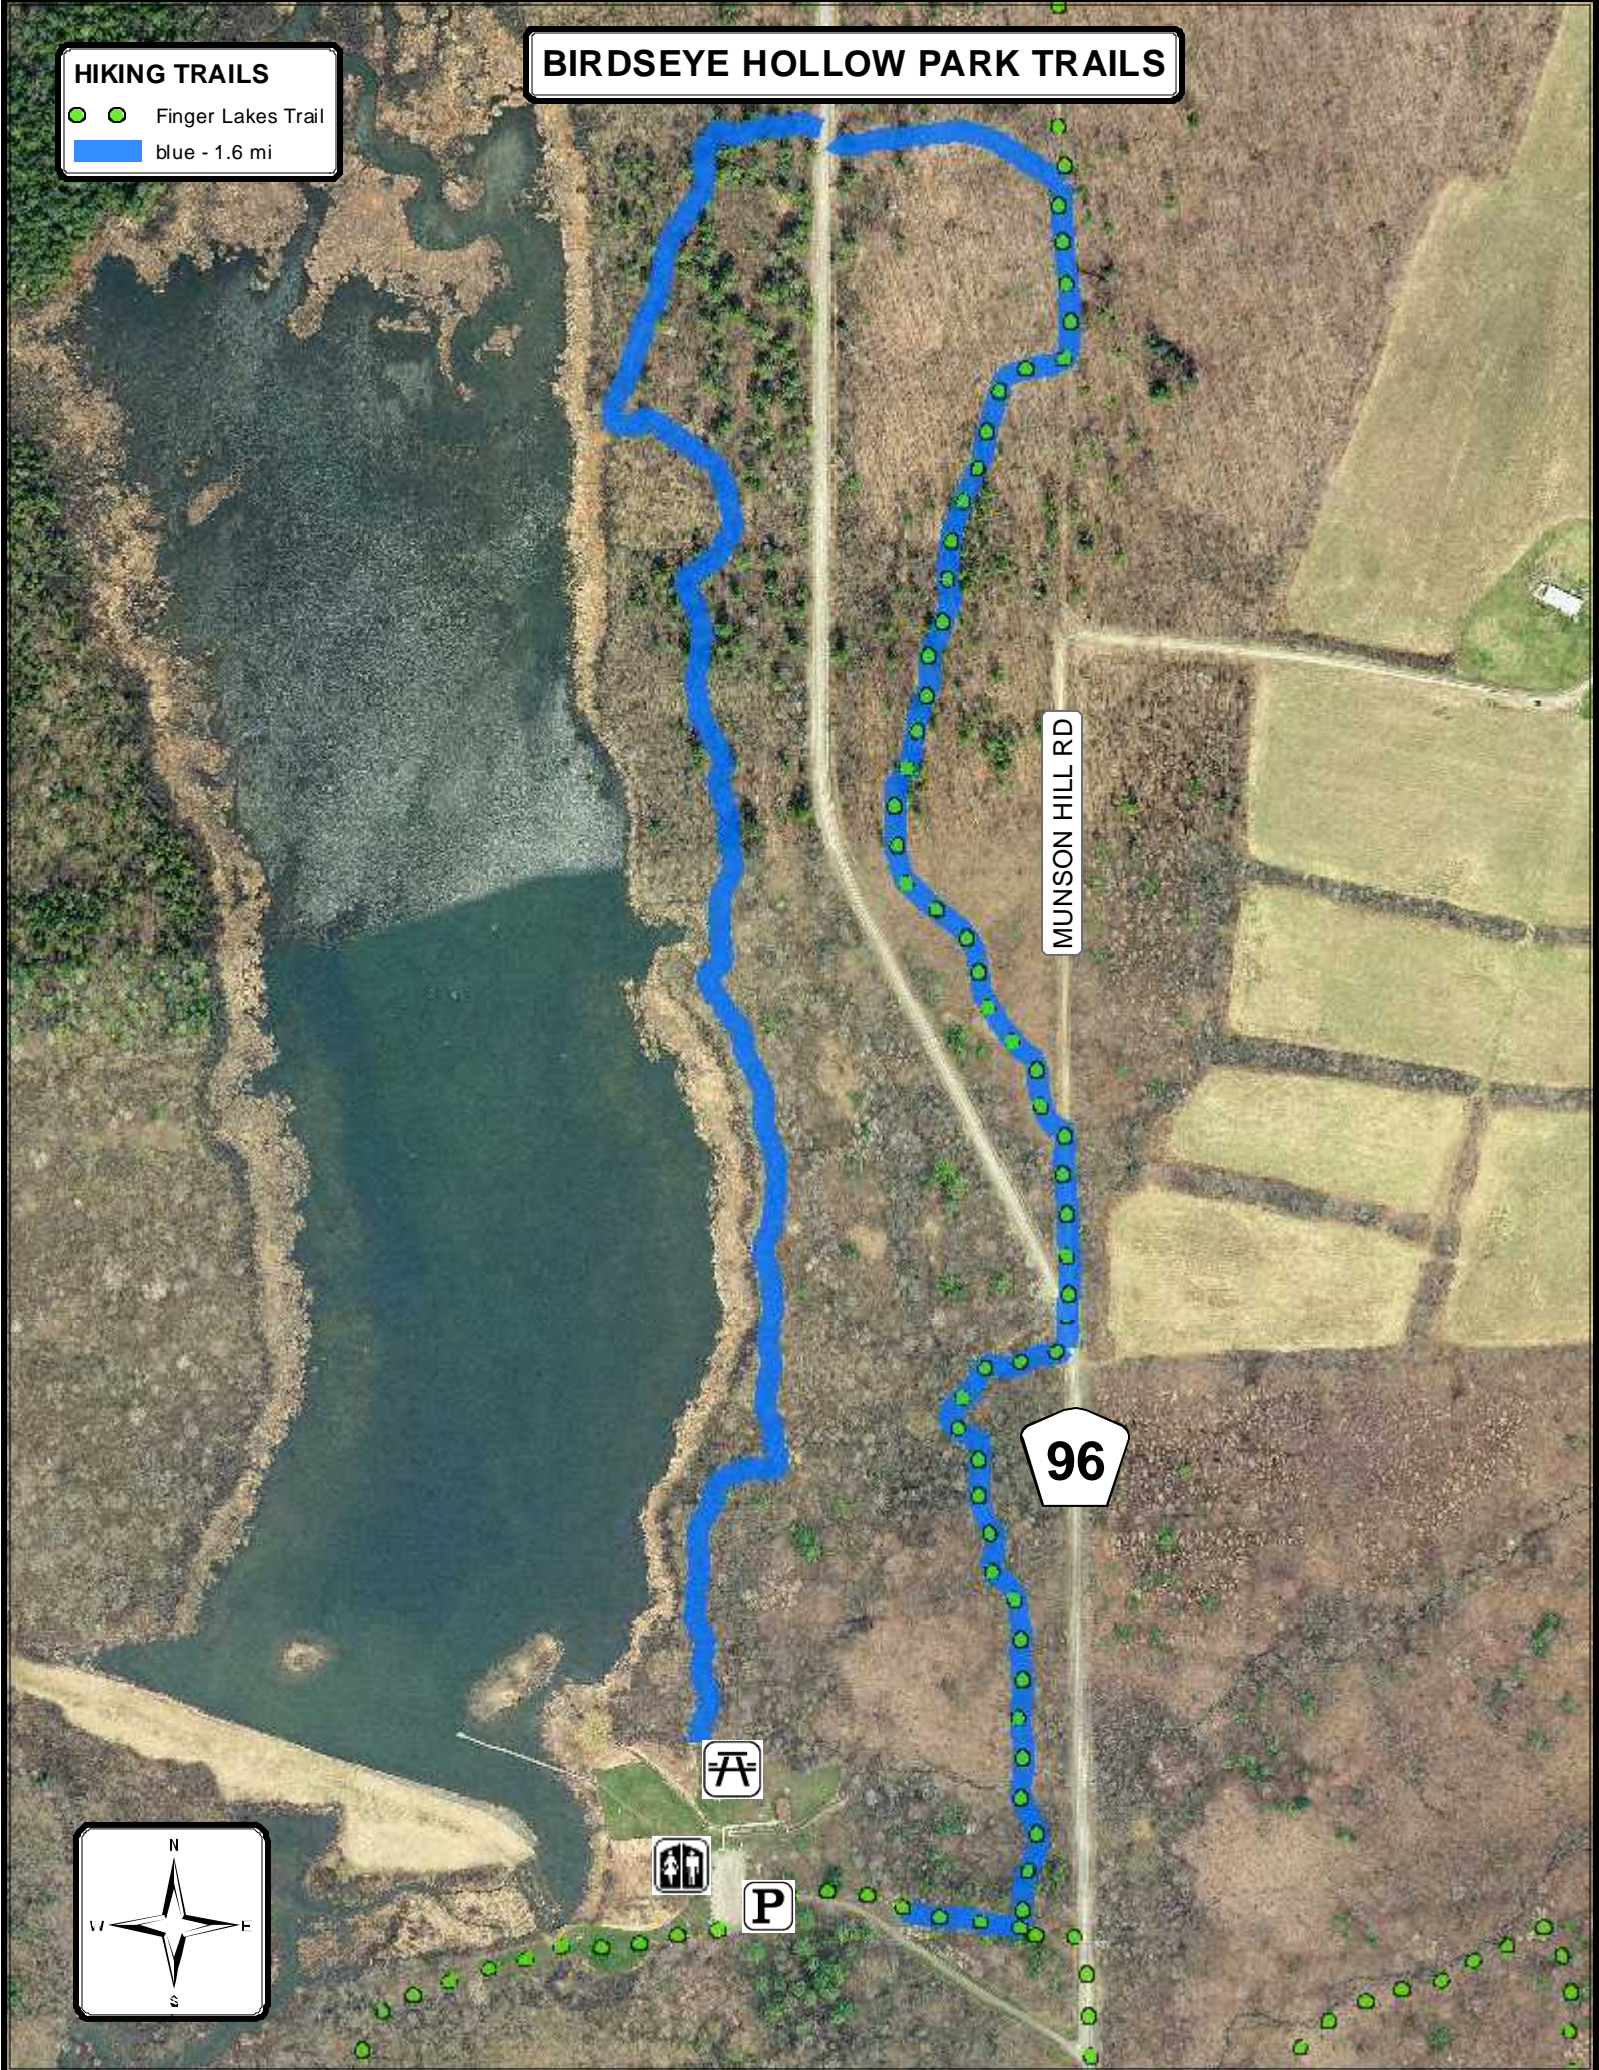

BIRDSEYE HOLLOW PARK TRAILS

HIKING TRAILS

-  Finger Lakes Trail
-  blue - 1.6 mi

MUNSON HILL RD

96

P